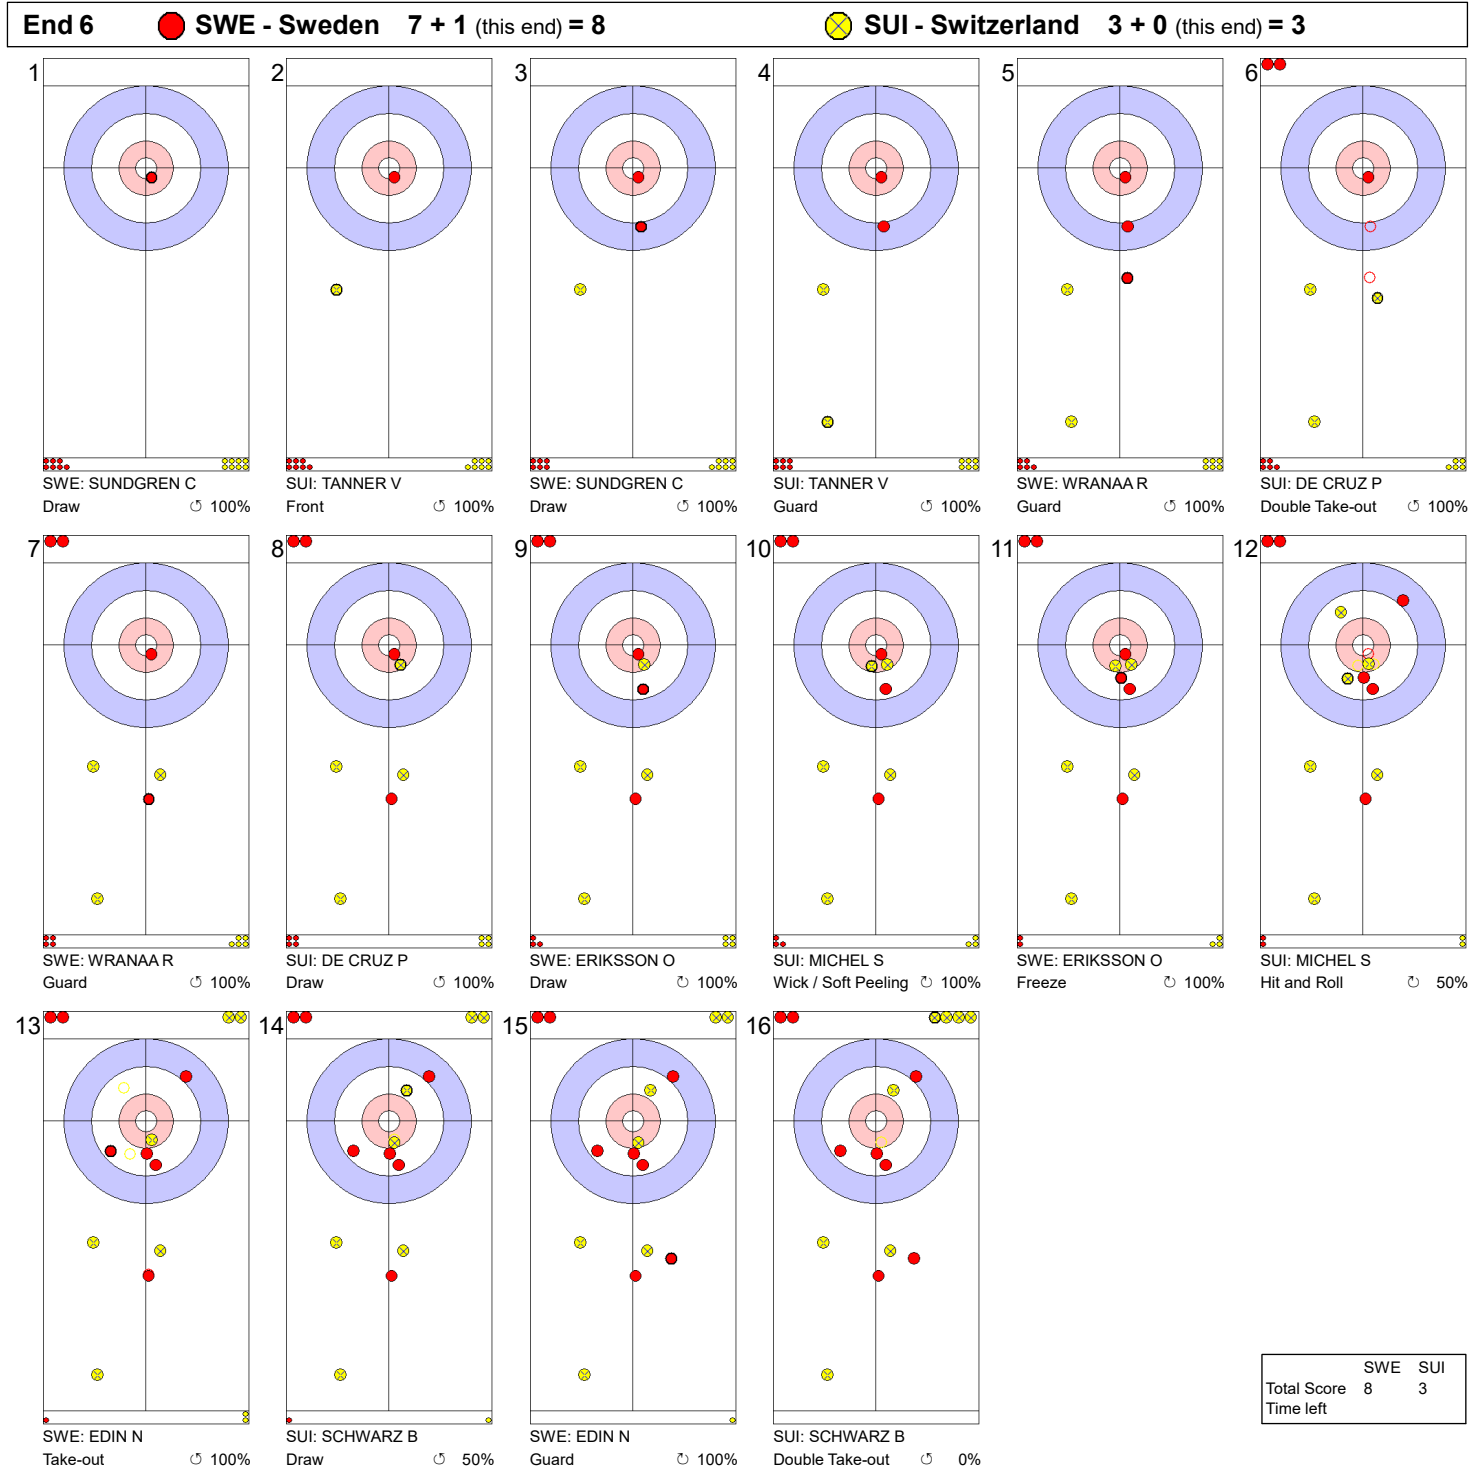

Legend:
 ↻ Clockwise ↺ Counter-clockwise - Not considered

SUN 11 APR 2021
 Start Time 16:00

Semi-final - Sheet B

Game - Shot by Shot

Legend:
 ↻ Clockwise ↺ Counter-clockwise - Not considered

SUN 11 APR 2021
 Start Time 16:00

Semi-final - Sheet B

Game - Shot by Shot

Legend:
 ↻ Clockwise ↺ Counter-clockwise - Not considered

SUN 11 APR 2021
 Start Time 16:00

Semi-final - Sheet B

Game - Shot by Shot

Legend:
 ↻ Clockwise ↺ Counter-clockwise - Not considered

SUN 11 APR 2021
 Start Time 16:00

Semi-final - Sheet B

Game - Shot by Shot

Legend:
 ↻ Clockwise ↺ Counter-clockwise - Not considered

SUN 11 APR 2021
 Start Time 16:00

Semi-final - Sheet B

Game - Shot by Shot

Legend:
 ↻ Clockwise ↺ Counter-clockwise - Not considered

SUN 11 APR 2021
 Start Time 16:00

Semi-final - Sheet B

Game - Shot by Shot

Legend:
 ↻ Clockwise ↺ Counter-clockwise - Not considered