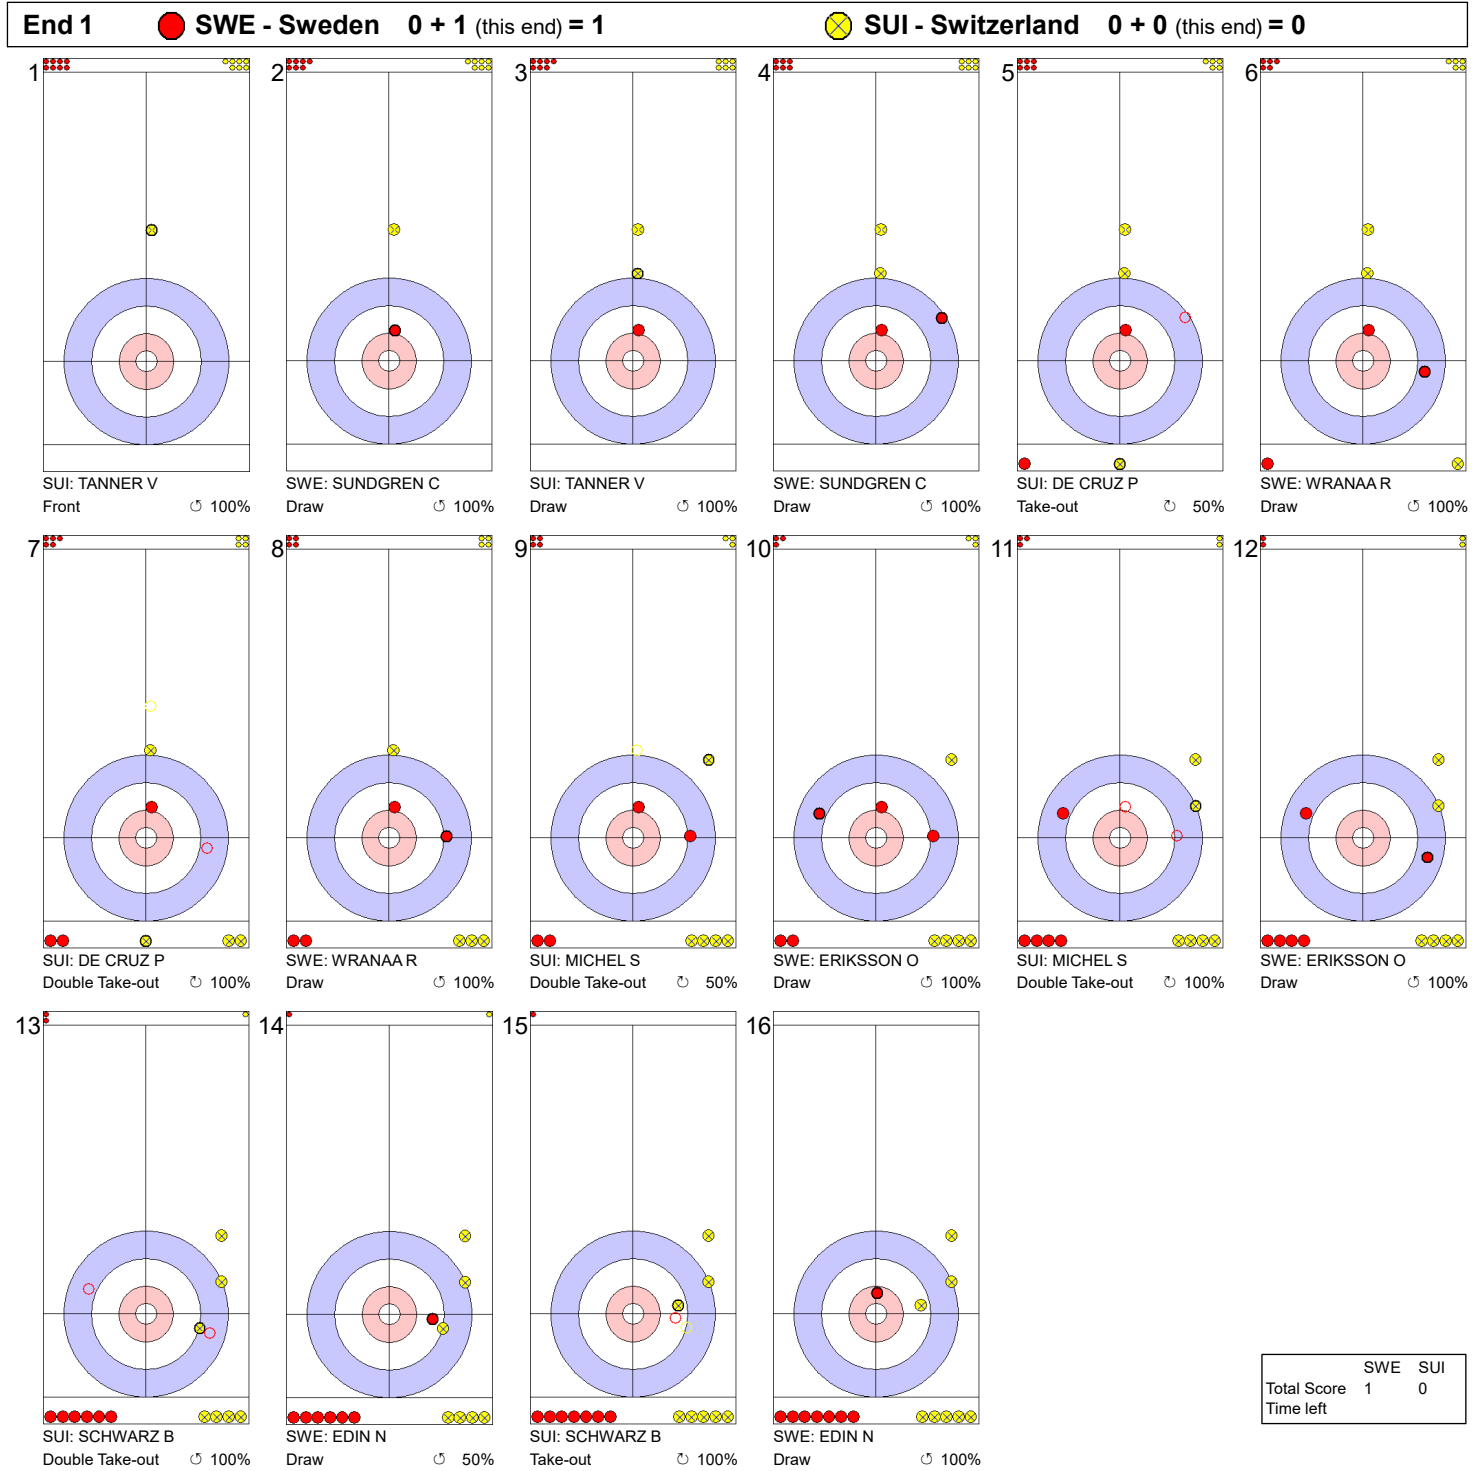

SUN 11 APR 2021
 Start Time 16:00

Semi-final - Sheet B

Game - Shot by Shot

Legend:
 ↻ Clockwise ↺ Counter-clockwise - Not considered

SUN 11 APR 2021
 Start Time 16:00

Semi-final - Sheet B

Game - Shot by Shot

Legend:
 ↻ Clockwise ↺ Counter-clockwise - Not considered

SUN 11 APR 2021
 Start Time 16:00

Semi-final - Sheet B

Game - Shot by Shot

Legend:
 ↻ Clockwise ↺ Counter-clockwise - Not considered

SUN 11 APR 2021
 Start Time 16:00

Semi-final - Sheet B

Game - Shot by Shot

Legend:
 ↻ Clockwise ↺ Counter-clockwise - Not considered

SUN 11 APR 2021
 Start Time 16:00

Semi-final - Sheet B

Game - Shot by Shot

Legend:
 ↻ Clockwise ↺ Counter-clockwise - Not considered

Legend:
 ↻ Clockwise ↺ Counter-clockwise - Not considered

SUN 11 APR 2021
 Start Time 16:00

Semi-final - Sheet B

Game - Shot by Shot

Legend:
 ↻ Clockwise ↺ Counter-clockwise - Not considered