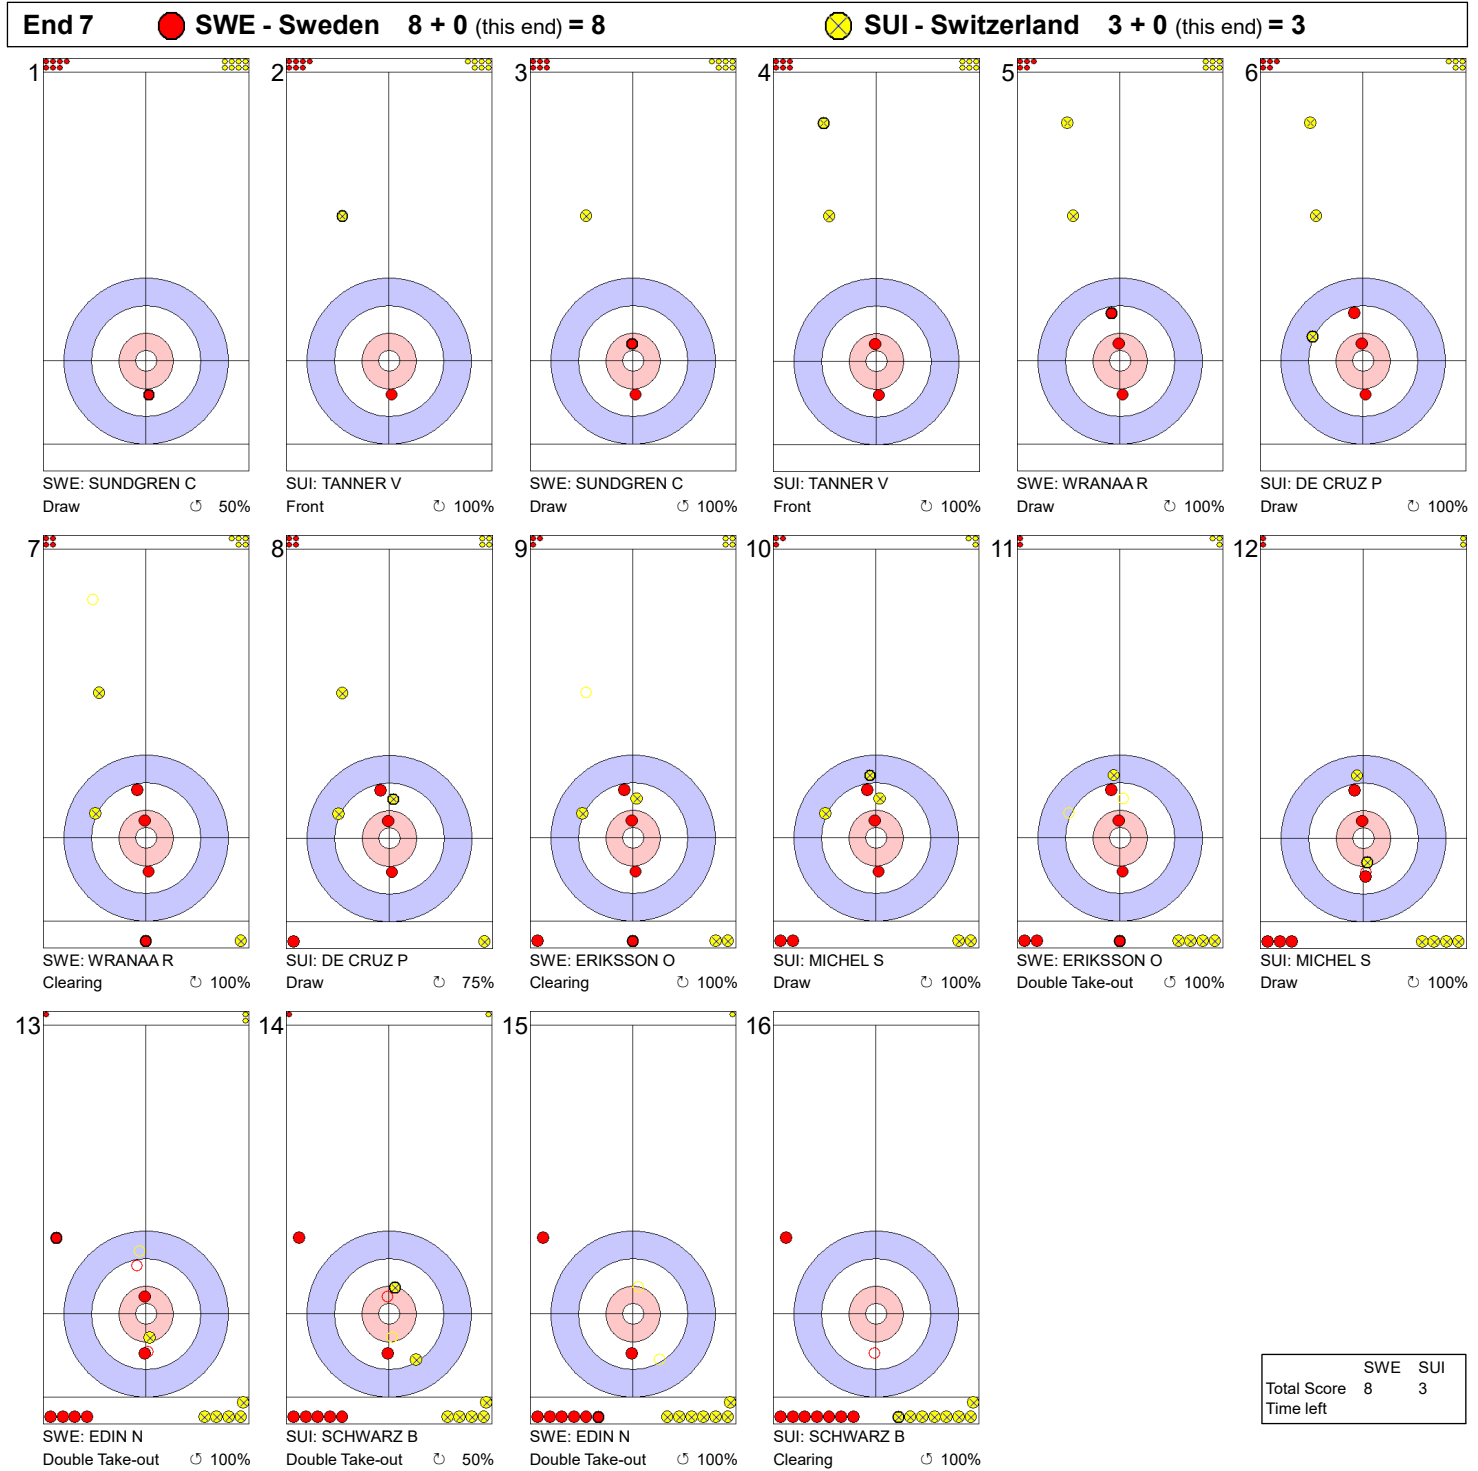

Semi-final - Sheet B

Game - Shot by Shot

Legend:
 ↻ Clockwise ↺ Counter-clockwise - Not considered

SUN 11 APR 2021
 Start Time 16:00

Semi-final - Sheet B

Game - Shot by Shot

Legend:
 ↻ Clockwise ↺ Counter-clockwise - Not considered

SUN 11 APR 2021
 Start Time 16:00

Semi-final - Sheet B

Game - Shot by Shot

Legend:
 ↻ Clockwise ↺ Counter-clockwise - Not considered

SUN 11 APR 2021
 Start Time 16:00

Semi-final - Sheet B

Game - Shot by Shot

Legend:
 ↻ Clockwise ↺ Counter-clockwise - Not considered

SUN 11 APR 2021
 Start Time 16:00

Semi-final - Sheet B

Game - Shot by Shot

Legend:
 ↻ Clockwise ↺ Counter-clockwise - Not considered