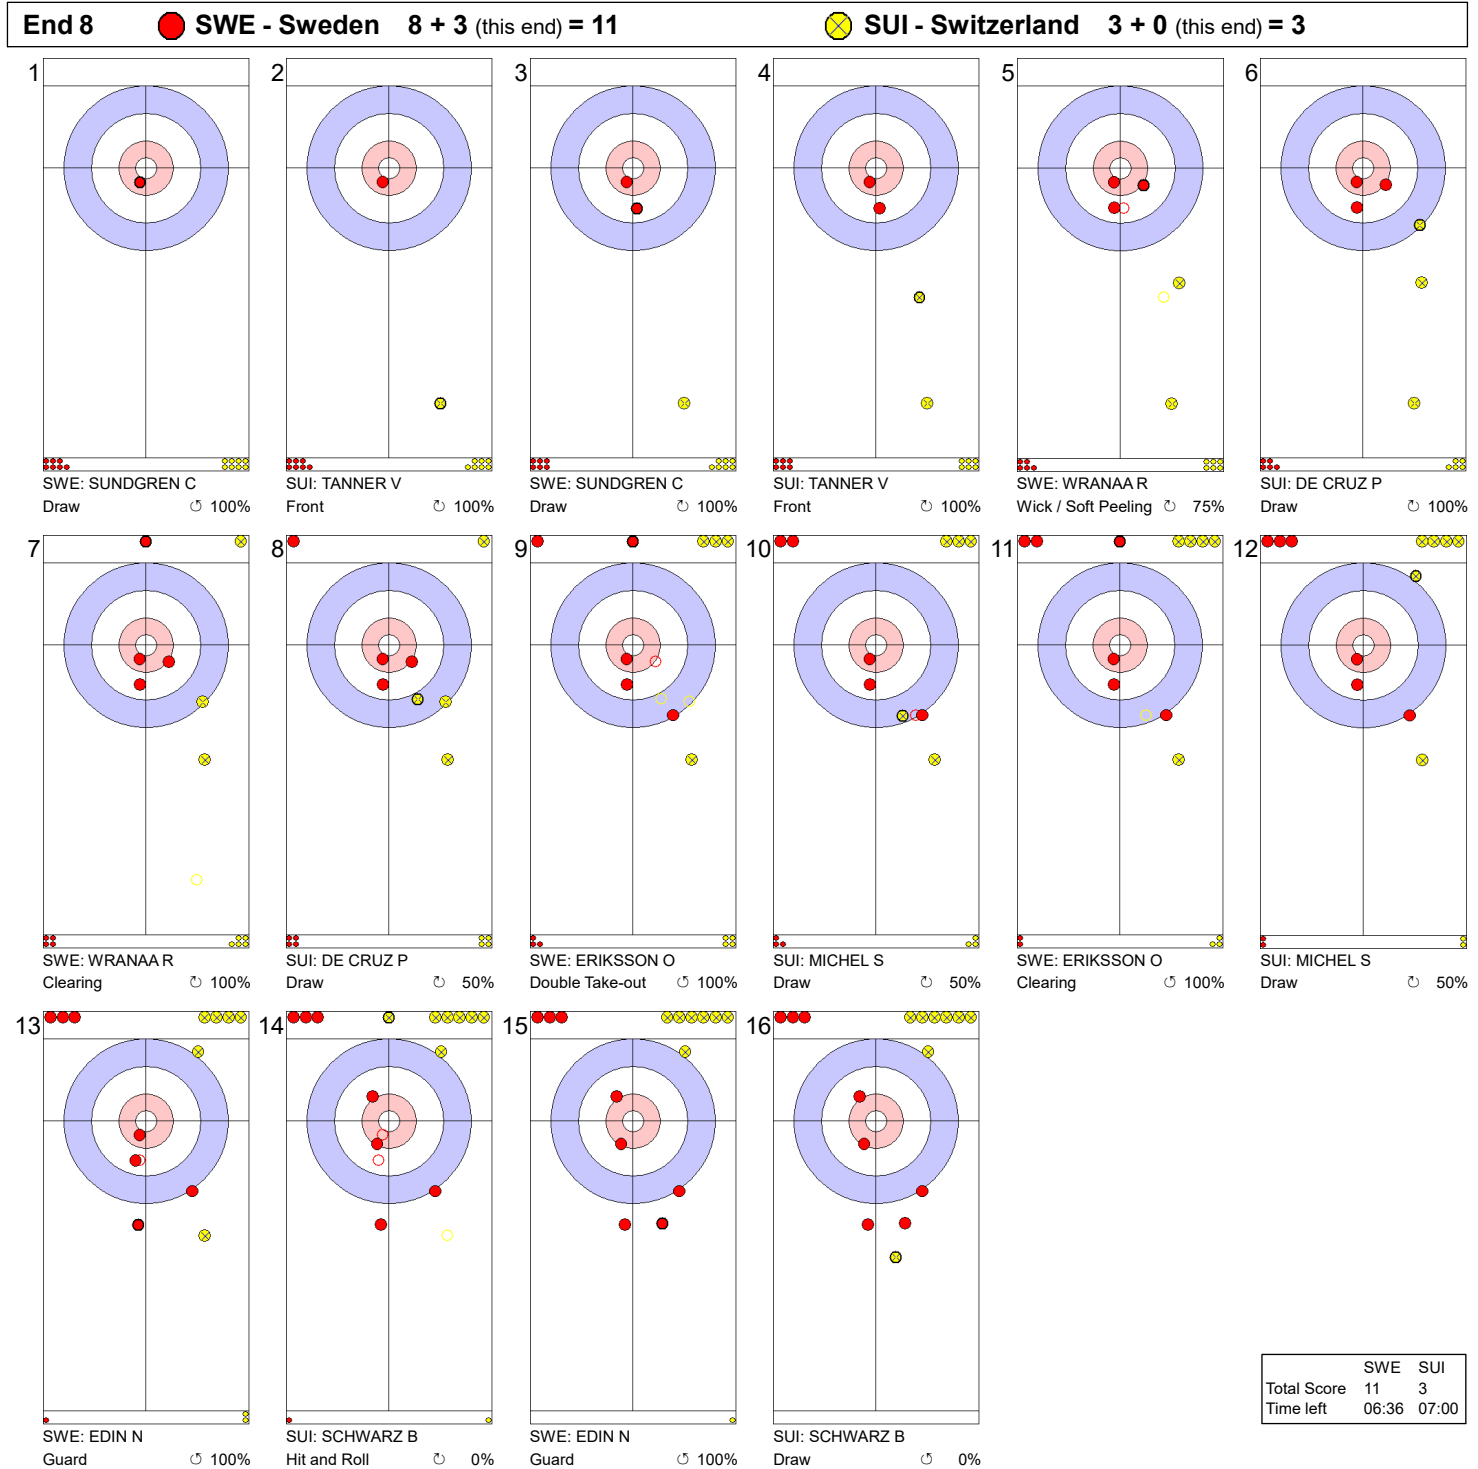

Legend:
 ↻ Clockwise ↺ Counter-clockwise - Not considered

SUN 11 APR 2021
 Start Time 16:00

Semi-final - Sheet B

Game - Shot by Shot

Legend:
 ↻ Clockwise ↺ Counter-clockwise - Not considered

SUN 11 APR 2021
 Start Time 16:00

Semi-final - Sheet B

Game - Shot by Shot

Legend:
 ↻ Clockwise ↺ Counter-clockwise - Not considered

SUN 11 APR 2021
 Start Time 16:00

Semi-final - Sheet B

Game - Shot by Shot

Legend:
 ↻ Clockwise ↺ Counter-clockwise - Not considered

SUN 11 APR 2021
 Start Time 16:00

Semi-final - Sheet B

Game - Shot by Shot

Legend:
 ↻ Clockwise ↺ Counter-clockwise - Not considered

SUN 11 APR 2021
 Start Time 16:00

Semi-final - Sheet B

Game - Shot by Shot

Legend:
 ↻ Clockwise ↺ Counter-clockwise - Not considered

SUN 11 APR 2021
 Start Time 16:00

Semi-final - Sheet B

Game - Shot by Shot

Legend:
 ↻ Clockwise ↺ Counter-clockwise - Not considered