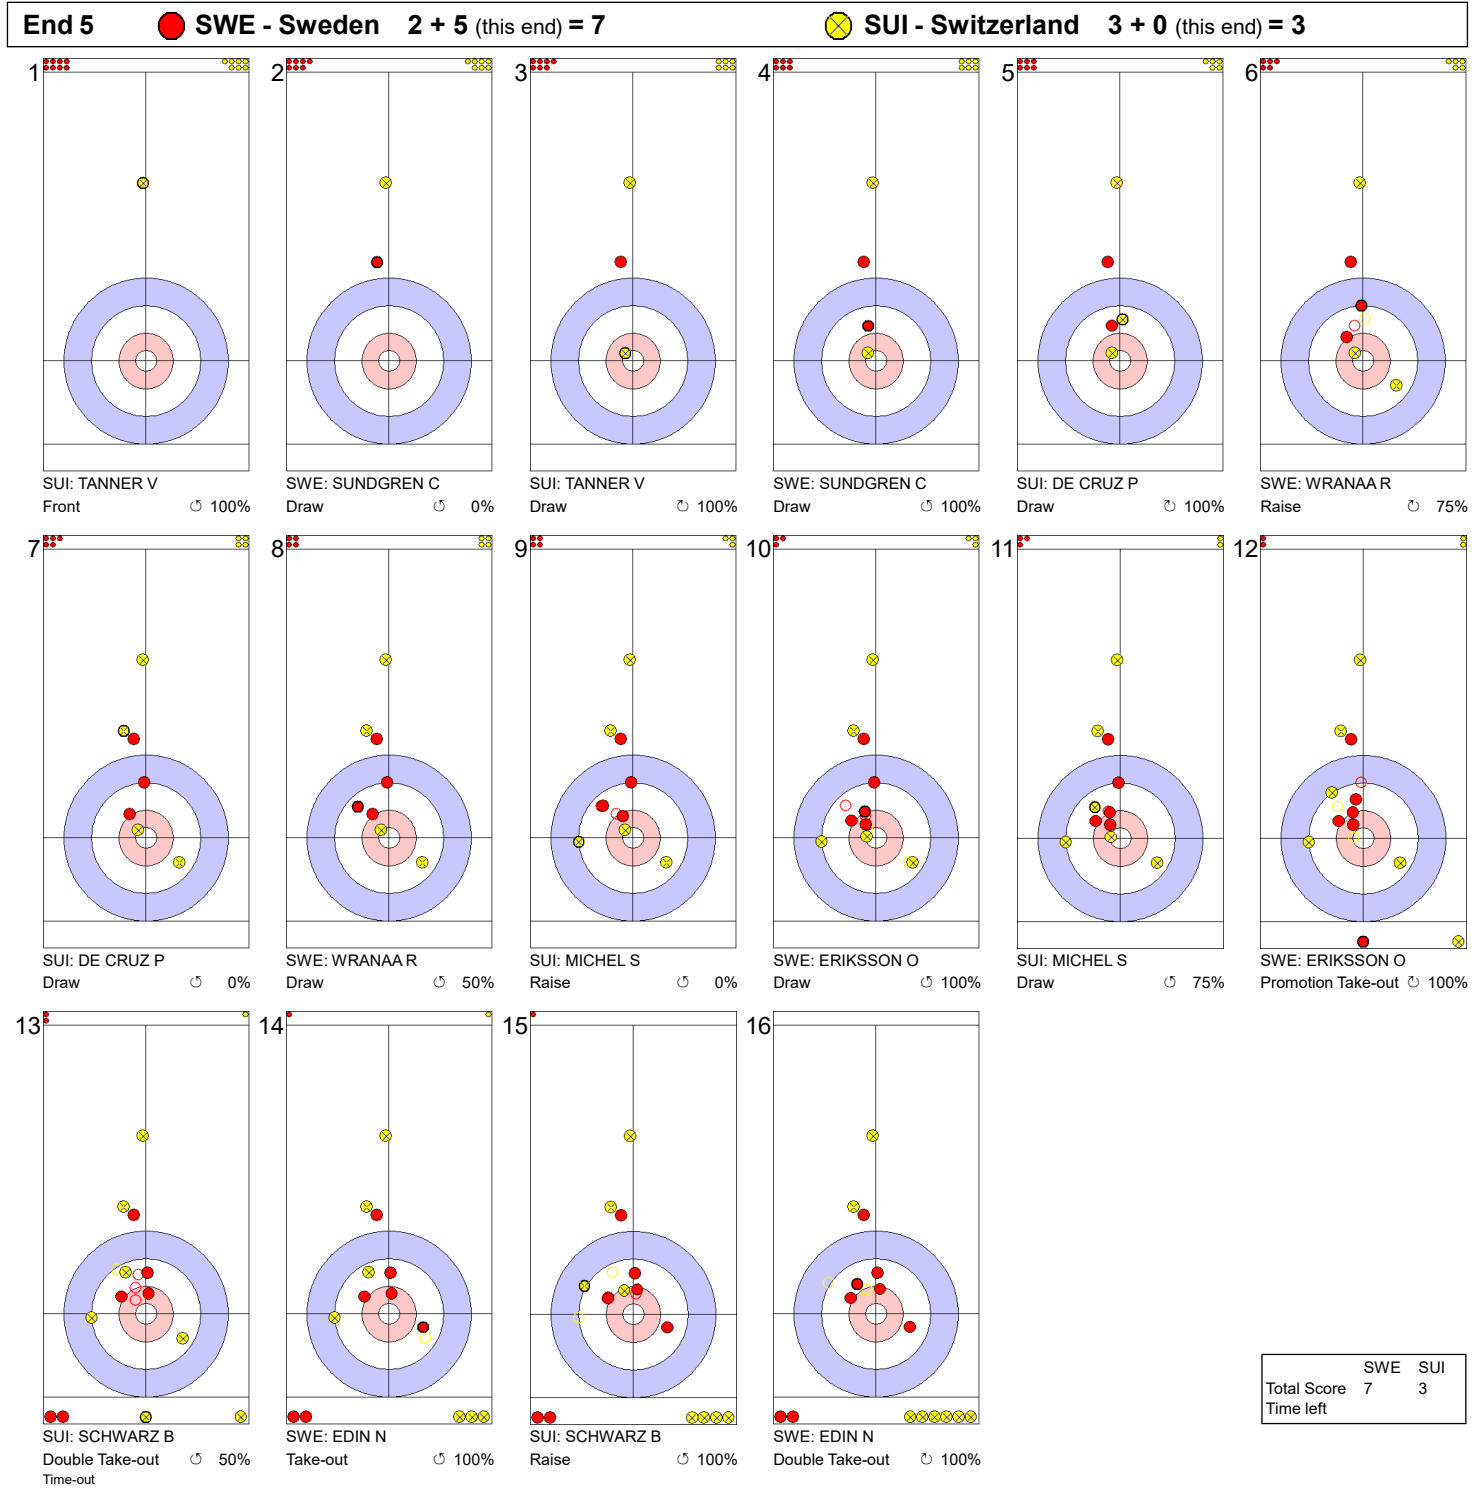

Legend:
 ↻ Clockwise ↺ Counter-clockwise - Not considered

SUN 11 APR 2021
 Start Time 16:00

Semi-final - Sheet B

Game - Shot by Shot

Legend:
 ↻ Clockwise ↺ Counter-clockwise - Not considered

SUN 11 APR 2021
 Start Time 16:00

Semi-final - Sheet B

Game - Shot by Shot

Legend:
 ↻ Clockwise ↺ Counter-clockwise - Not considered

SUN 11 APR 2021
 Start Time 16:00

Semi-final - Sheet B

Game - Shot by Shot

Legend:
 ↻ Clockwise ↺ Counter-clockwise - Not considered

SUN 11 APR 2021
 Start Time 16:00

Semi-final - Sheet B

Game - Shot by Shot

Legend:
 ↻ Clockwise ↺ Counter-clockwise - Not considered

SUN 11 APR 2021
 Start Time 16:00

Semi-final - Sheet B

Game - Shot by Shot

Legend:
 ↻ Clockwise ↺ Counter-clockwise - Not considered

SUN 11 APR 2021
 Start Time 16:00

Semi-final - Sheet B

Game - Shot by Shot

Legend:
 ↻ Clockwise ↺ Counter-clockwise - Not considered